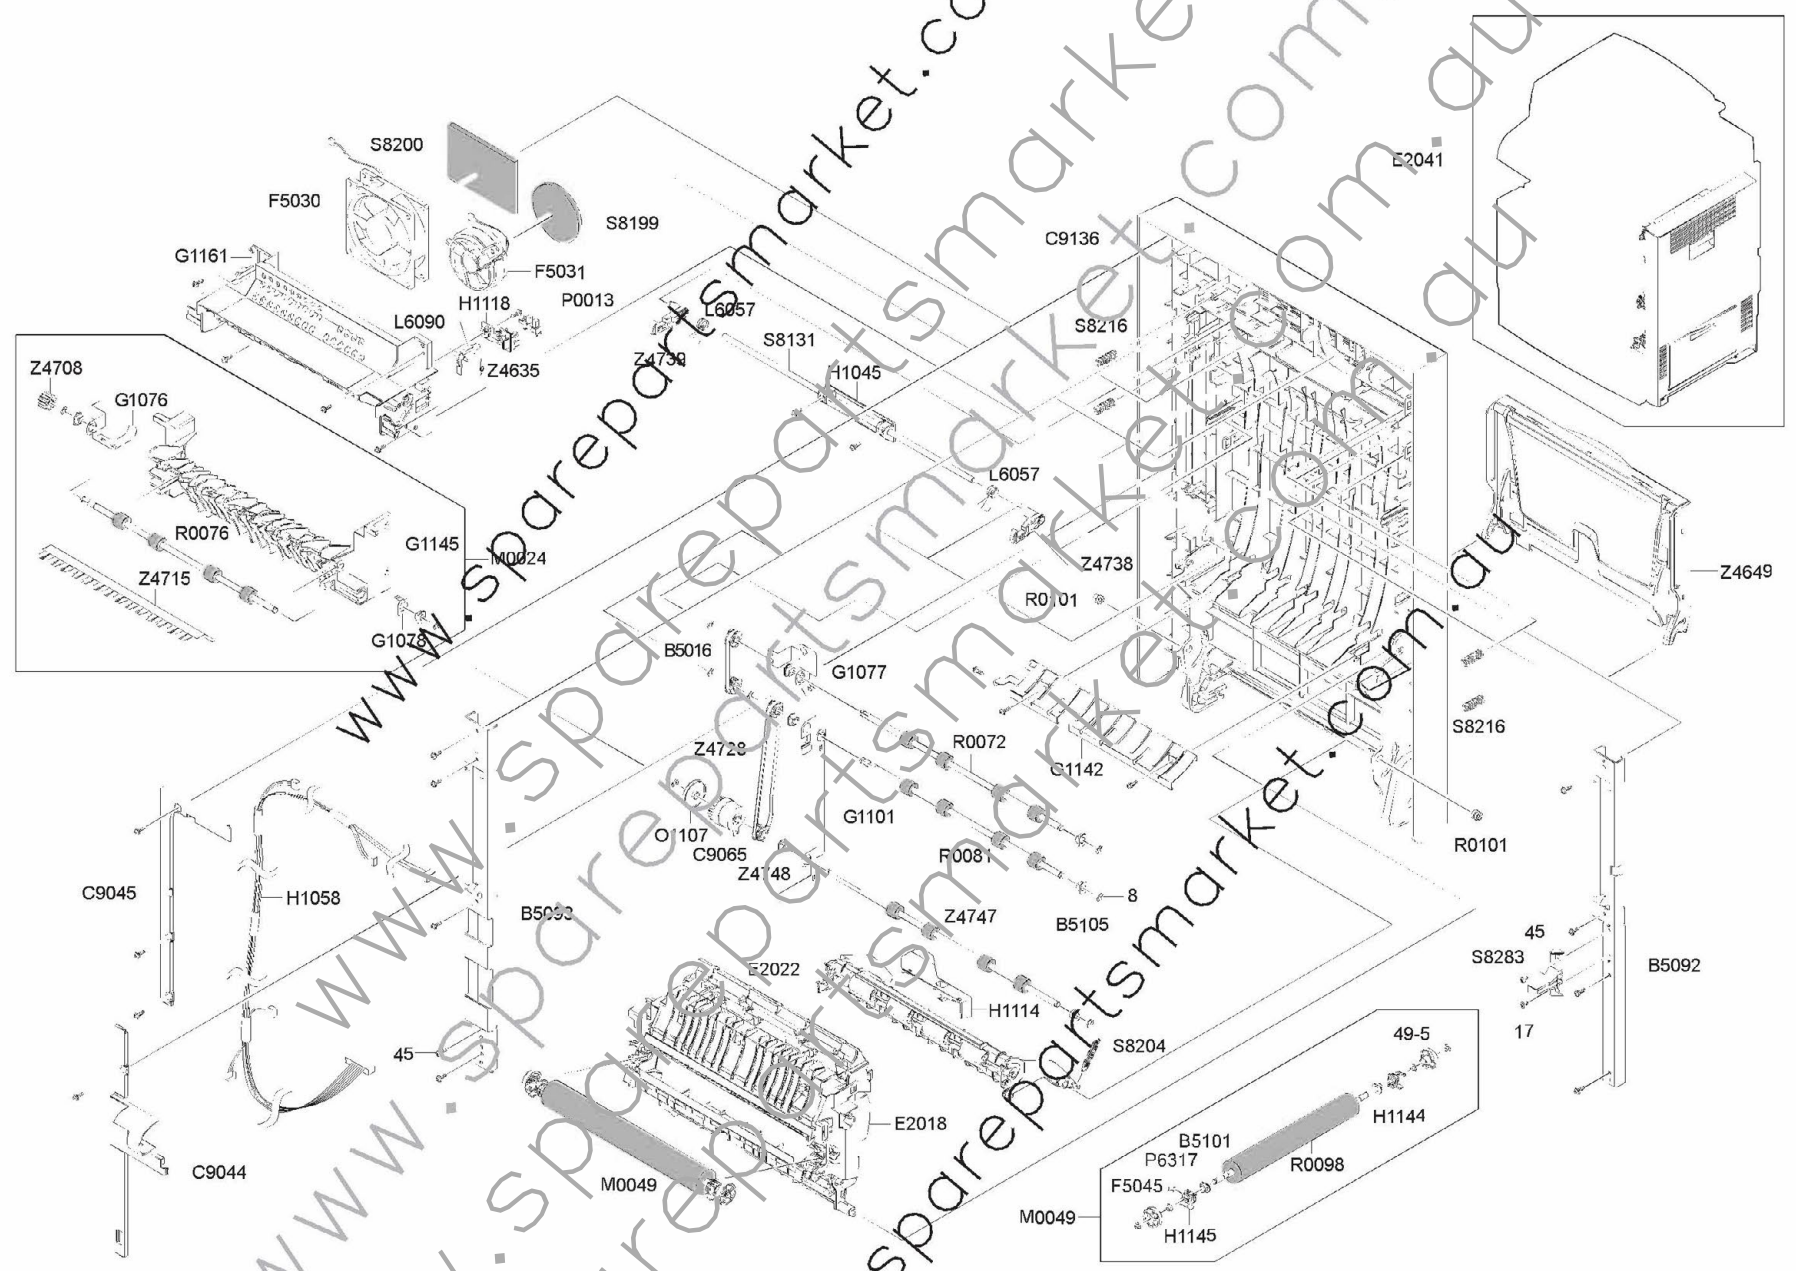

5.31 Scanner Ass'y

5.32 OPE Unit

5.33 Platen Ass'y

5.34 DADF Ass'y

5.35 DADF Sub Ass'y

5.36 Cover Platen

5.37 Cover Open DADF

5.38 TX Stacker DADF

www.sparepartsmarket.com.au

5.39 Guide Scan DADF

5.4 Side Duplex

5.40 Guide Pick Up DADF

5.41 Exit Unit DADF

www.sparepartsmarket.com.au

5.42 Cassette

5.5 Duplex