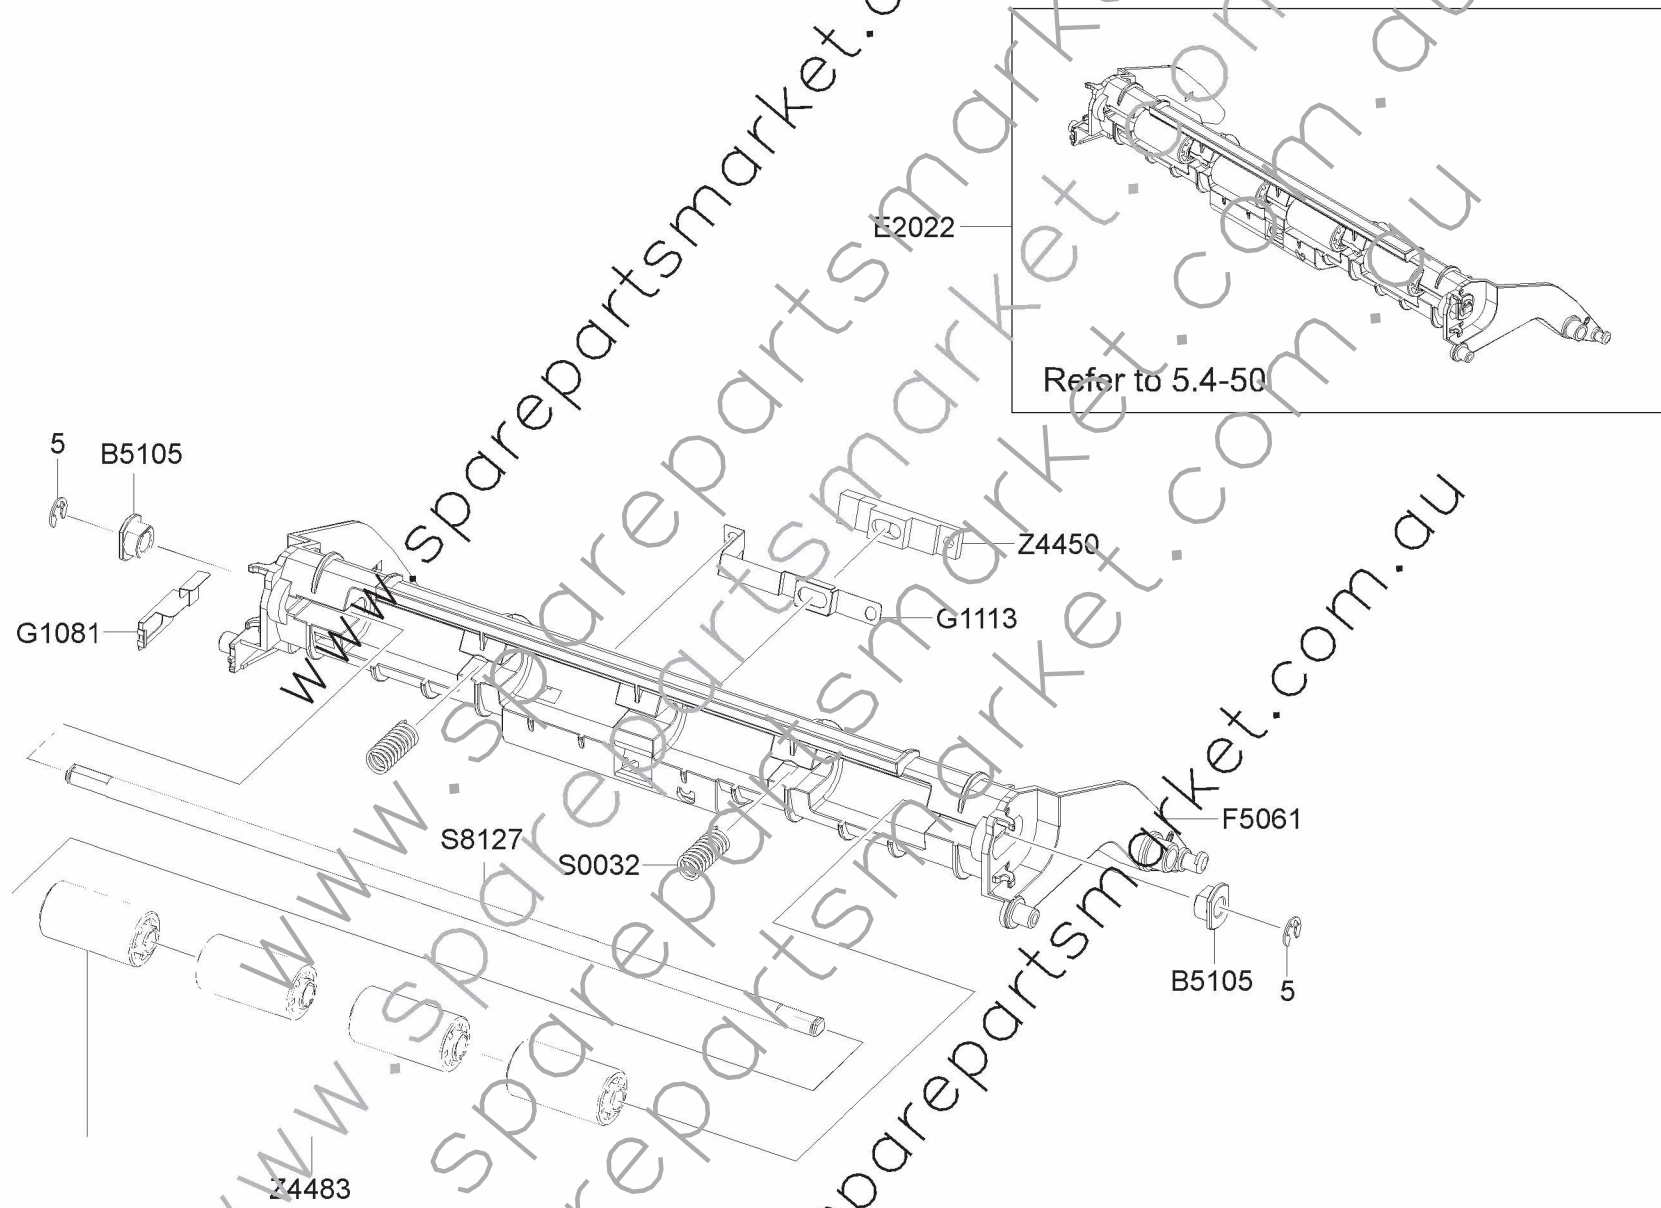

5.6 Feed Idle