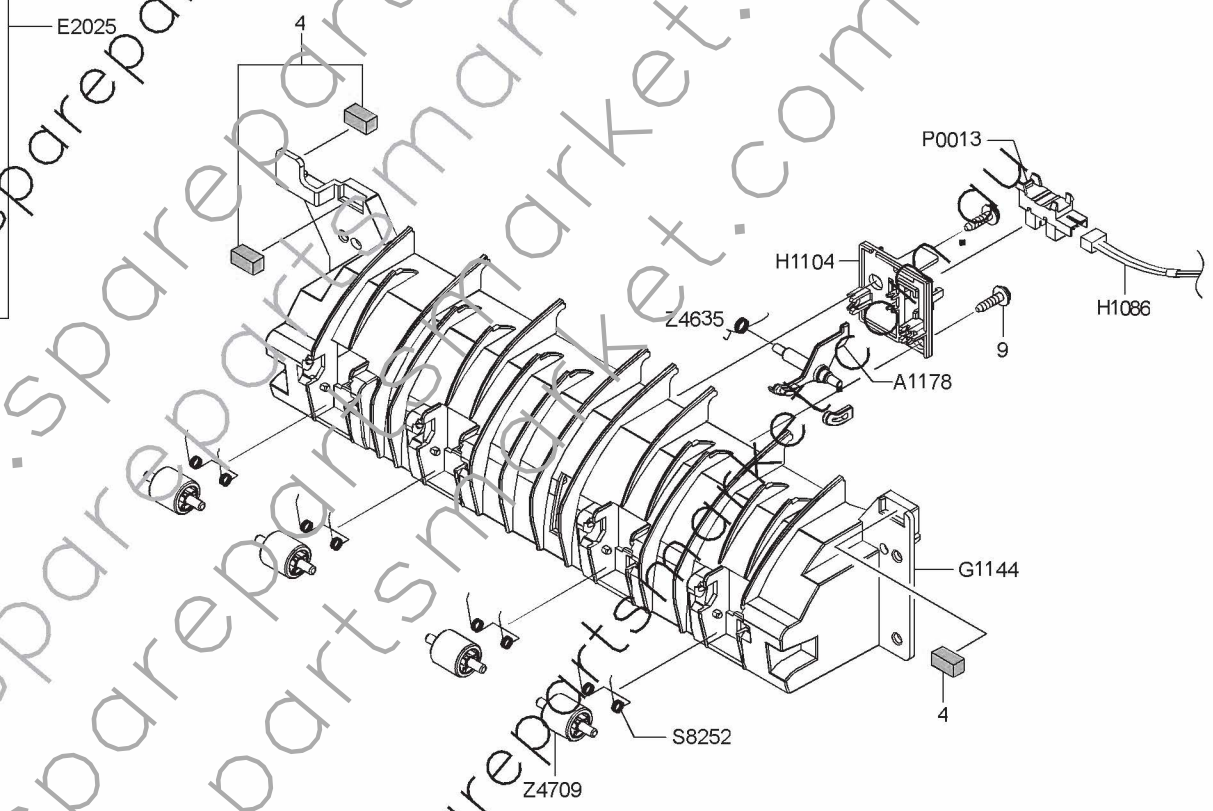

5.1 Main

5.10 Pick Up Ass'y

5.11 Frame Lower1

5.12 Frame Lower2

5.13 Bottle Base

5.14 Registration

5.15 Guide Regi

5.16 Holder opc

5.17 HV DEVE

5.18 WTB Motor

5.19 Toner Drive

5.2 Cover Unit

5.20 LSU Cleaning

5.21 Frame Upper

5.22 Guide Exit

5.23 Front OPC

5.24 Exit Ass'y

5.25 Fuser LV Unit

5.26 Cartridge Transfer

5.27 Pusher LSU

5.28 DEVE Drive

5.29 Fuser Drive

5.3 Cover Front Unit

5.30 Main Drive

5.31 Scanner Ass'y

5.32 OPE Unit

5.33 Platen Ass'y

5.34 DADF Ass'y

5.35 DADF Sub Ass'y

5.36 Cover Platen

5.37 Cover Open DADF

5.38 TX Stacker DADF