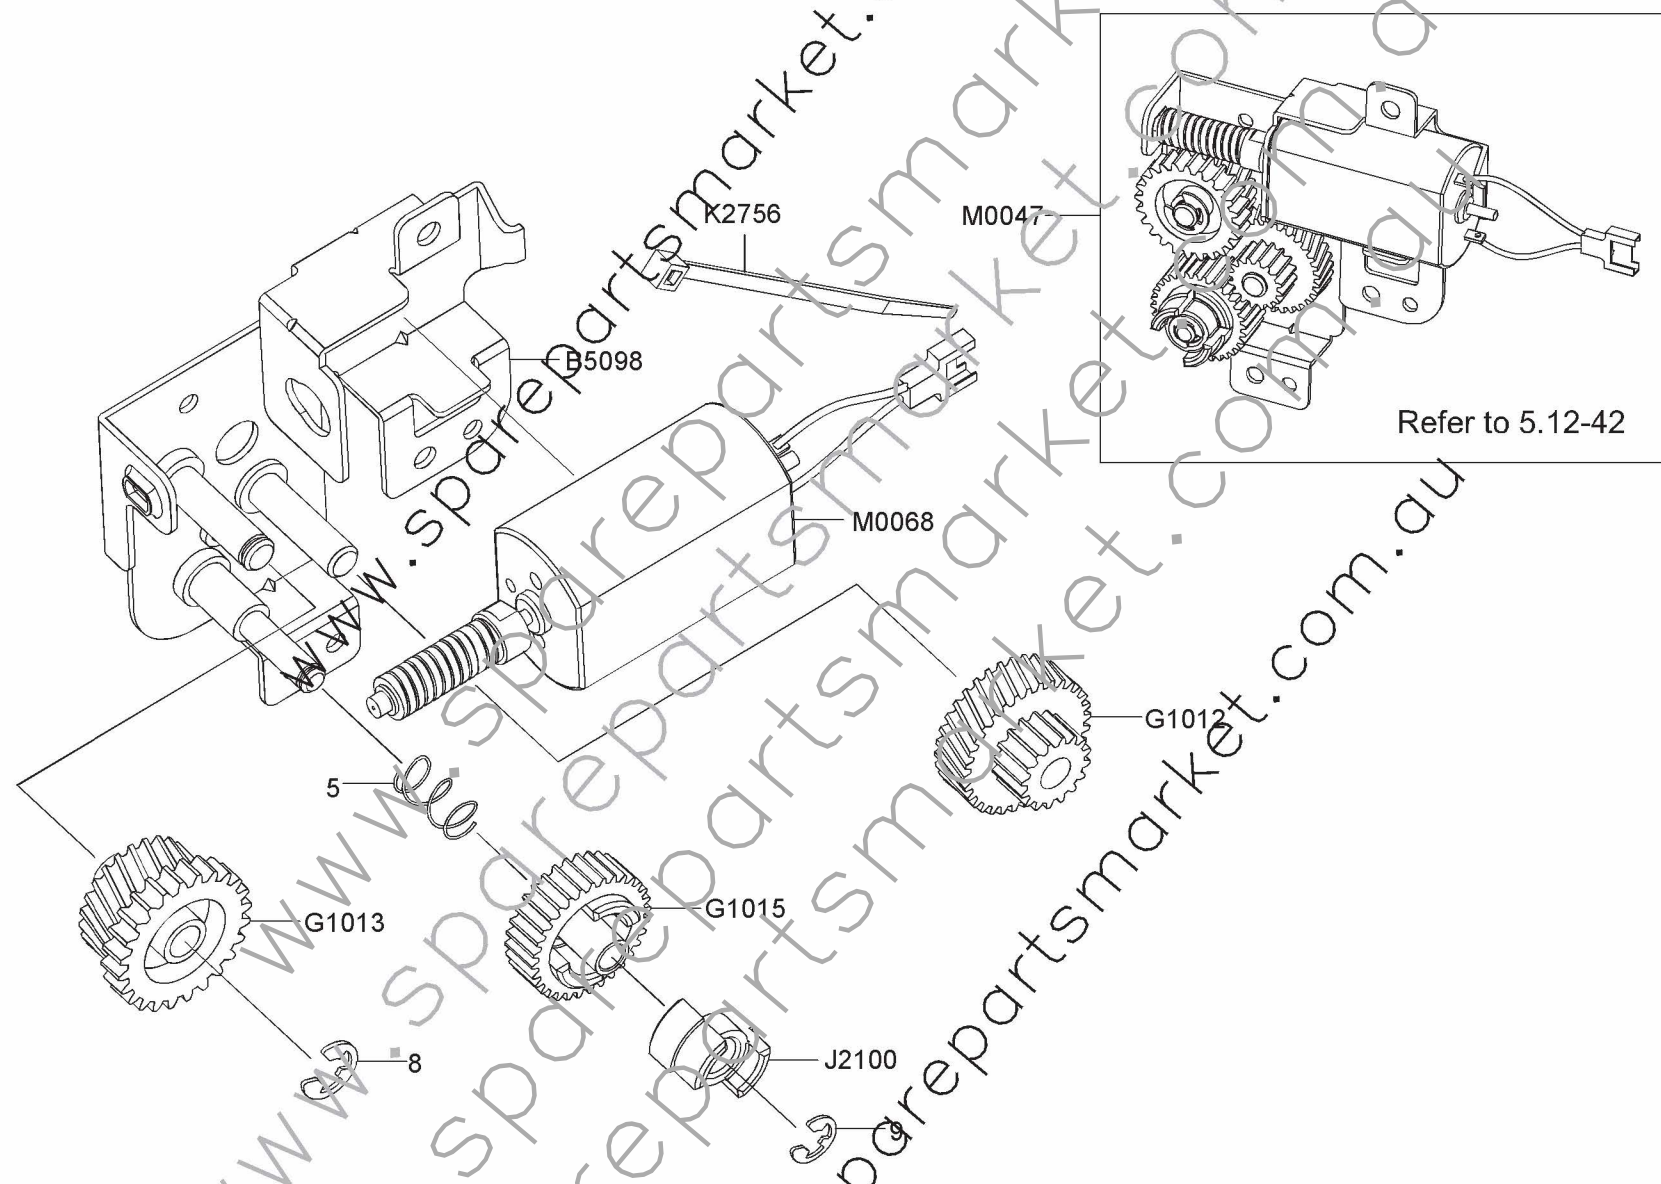

5.1 Main

5.10 Pick Up Ass'y

5.11 Frame Lower1

5.12 Frame Lower2

5.13 Bottle Base

5.14 Registration

5.15 Guide Regi

5.16 Holder opc

5.17 HV DEVE

5.18 WTB Motor

5.19 Toner Drive

5.2 Cover Unit

5.20 LSU Cleaning

5.21 Frame Upper

5.22 Guide Exit

5.23 Front OPC