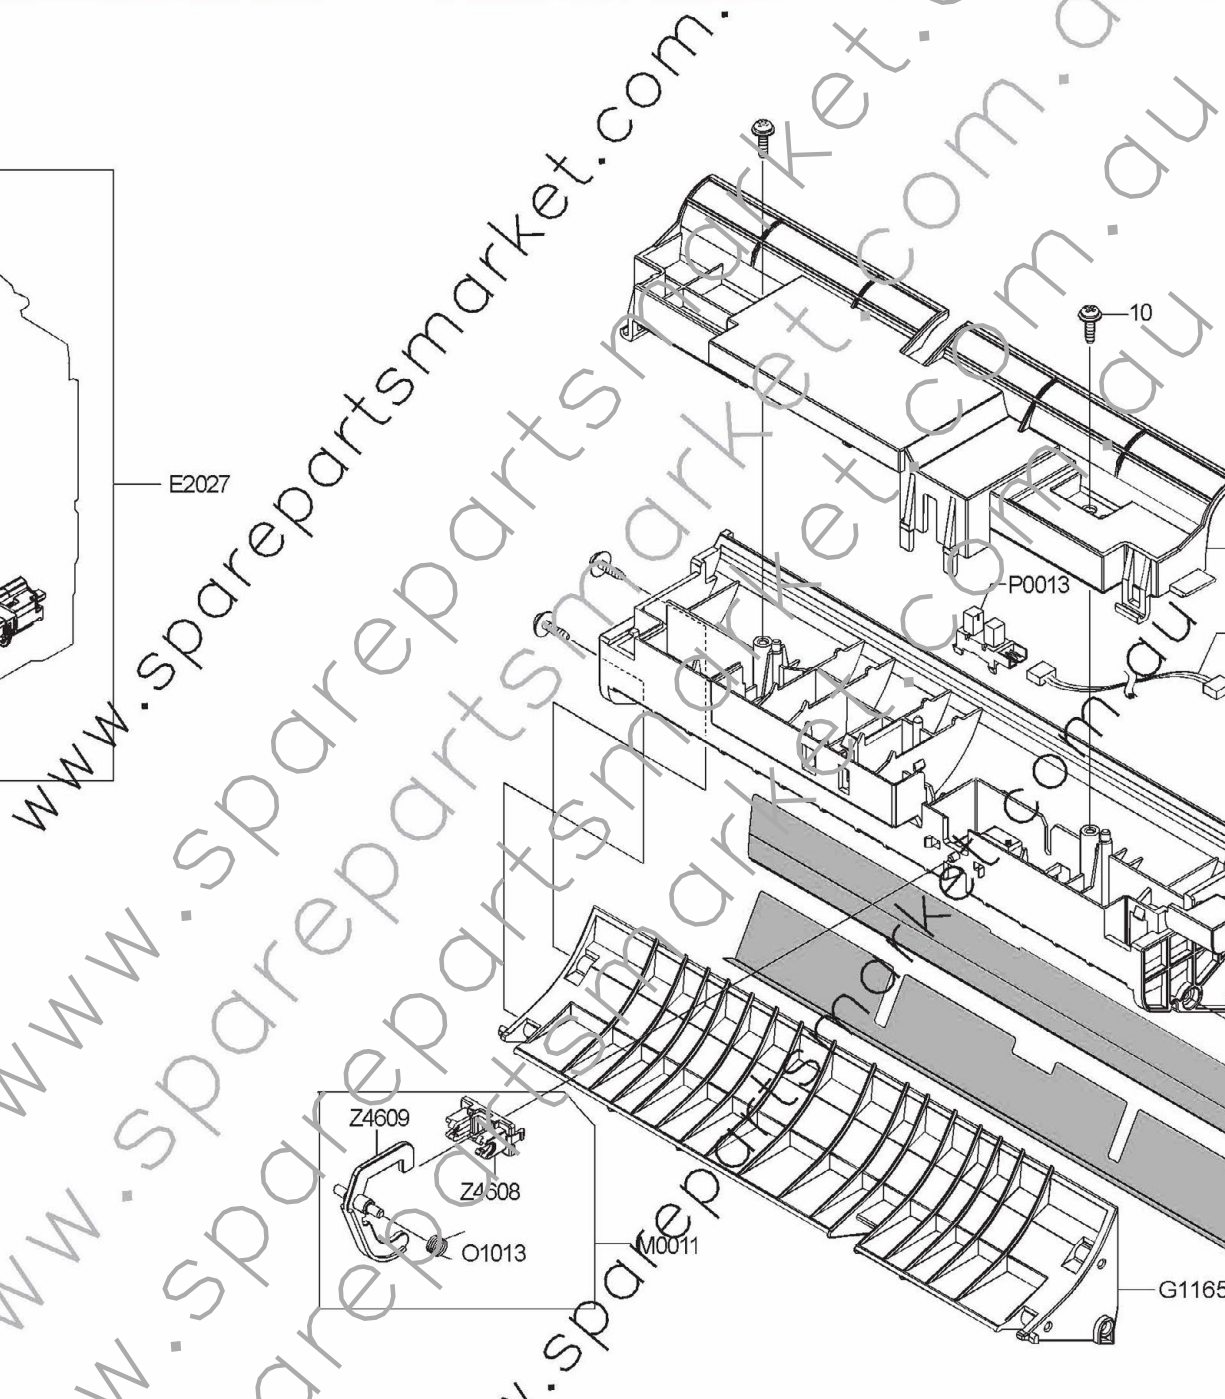

5.1 Main

5.10 Pick Up Ass'y

5.11 Frame Lower1

5.12 Frame Lower2

5.13 Bottle Base

5.14 Registration

5.15 Guide Regi

5.16 Holder opc

5.17 HV DEVE

5.18 WTB Motor

5.19 Toner Drive

5.2 Cover Unit

5.20 LSU Cleaning

5.21 Frame Upper

5.22 Guide Exit

5.23 Front OPC