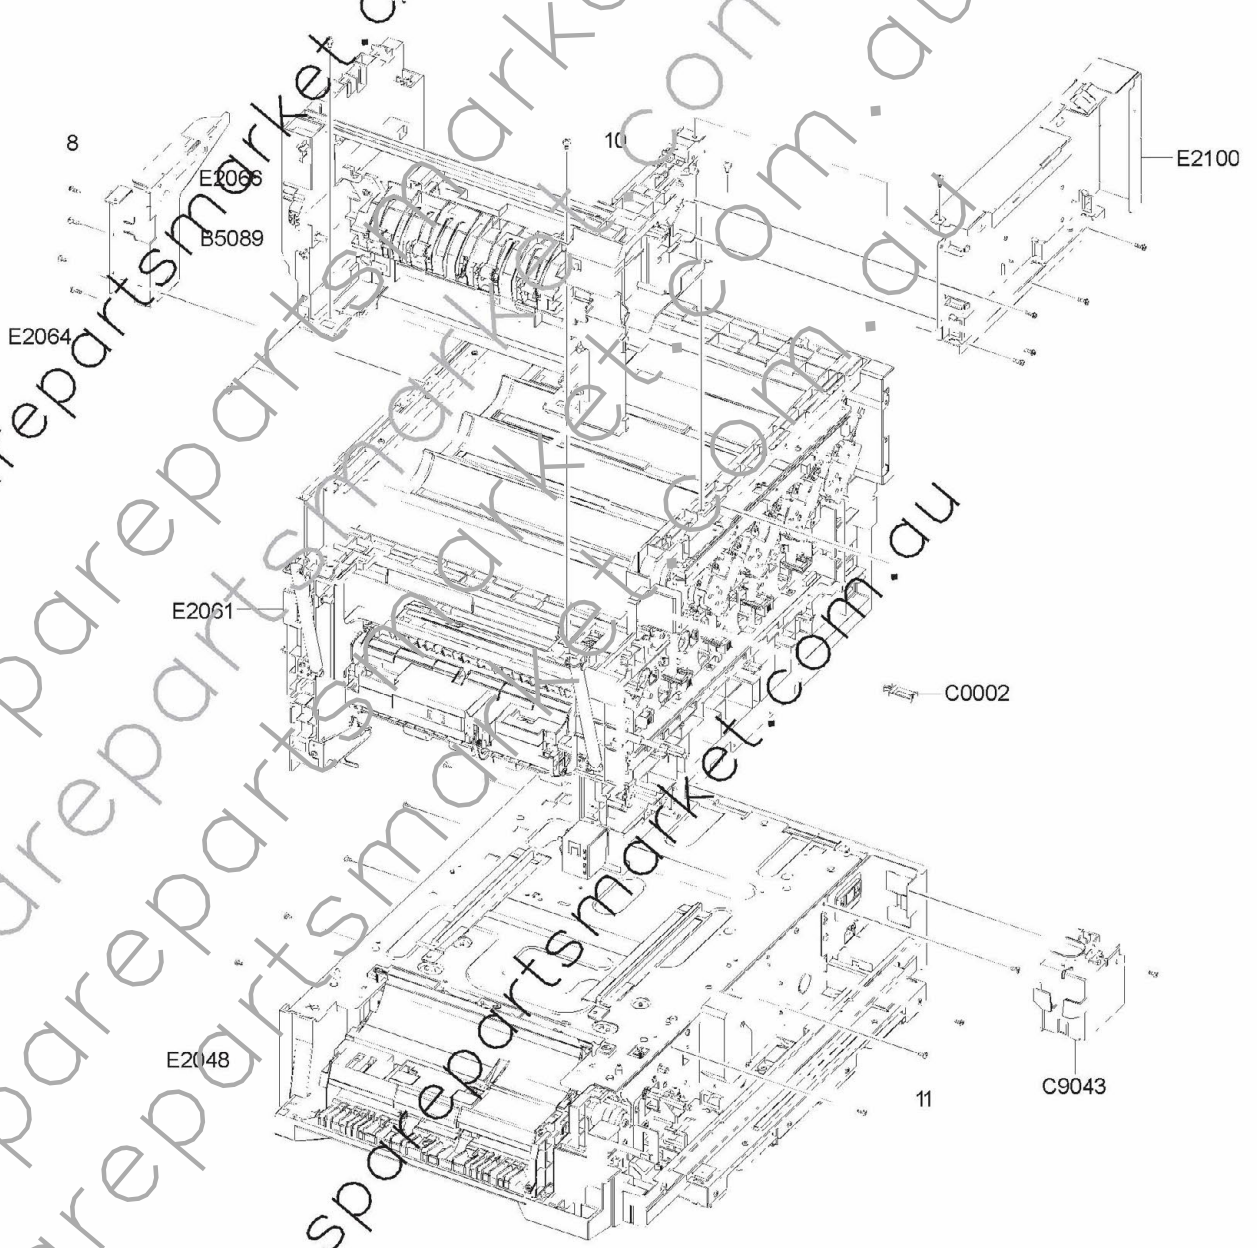

5.7 Frame Top

www.sparepartsmarket.com.au