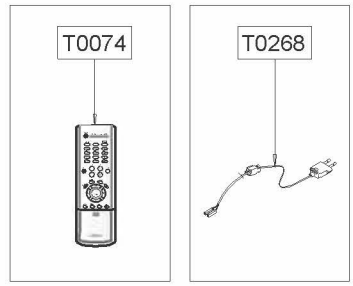

DLP TELEVISION

www.sparepartsmarket.com.au

50L6

www.sparepartsmarket.com.au