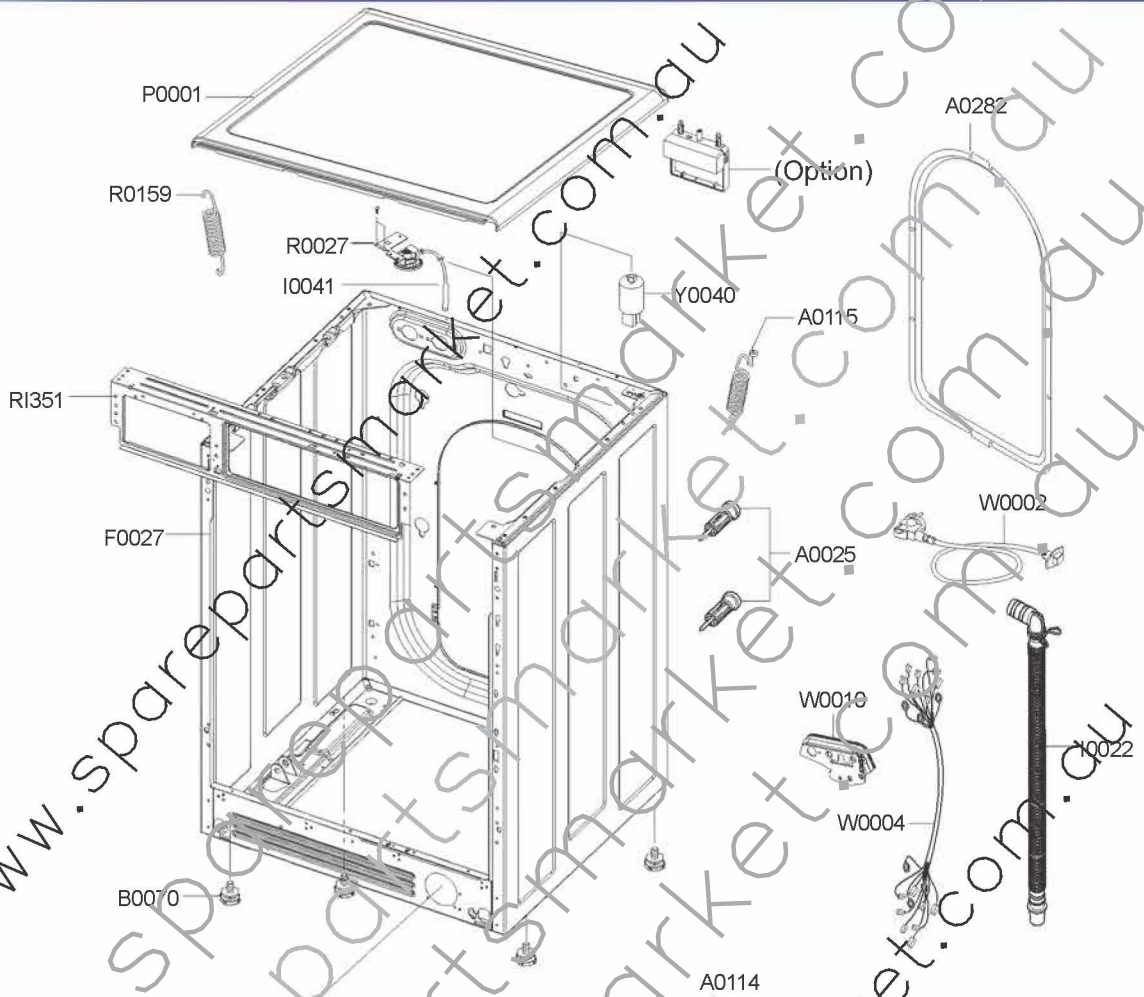

Exploded Views WASHING MACHINE

TOP(FRONT)

Exploded Views WASHING MACHINE

(TUB)

SAMSUNG

ELECTRONICS

Exploded Views WASHING MACHINE

A0362	U0353

A0034	A0043	A0043	I0003	I0030

(CASE)