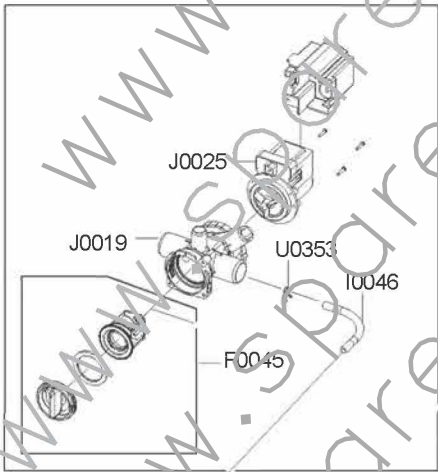

Exploded Views WASHING MACHINE

TOP(FRONT)

Exploded Views WASHING MACHINE

(TUB)

SAMSUNG

ELECTRONICS

Exploded Views WASHING MACHINE

A0362	U0353

A0034	A0043	A0043	I0003	I0030

(CASE)