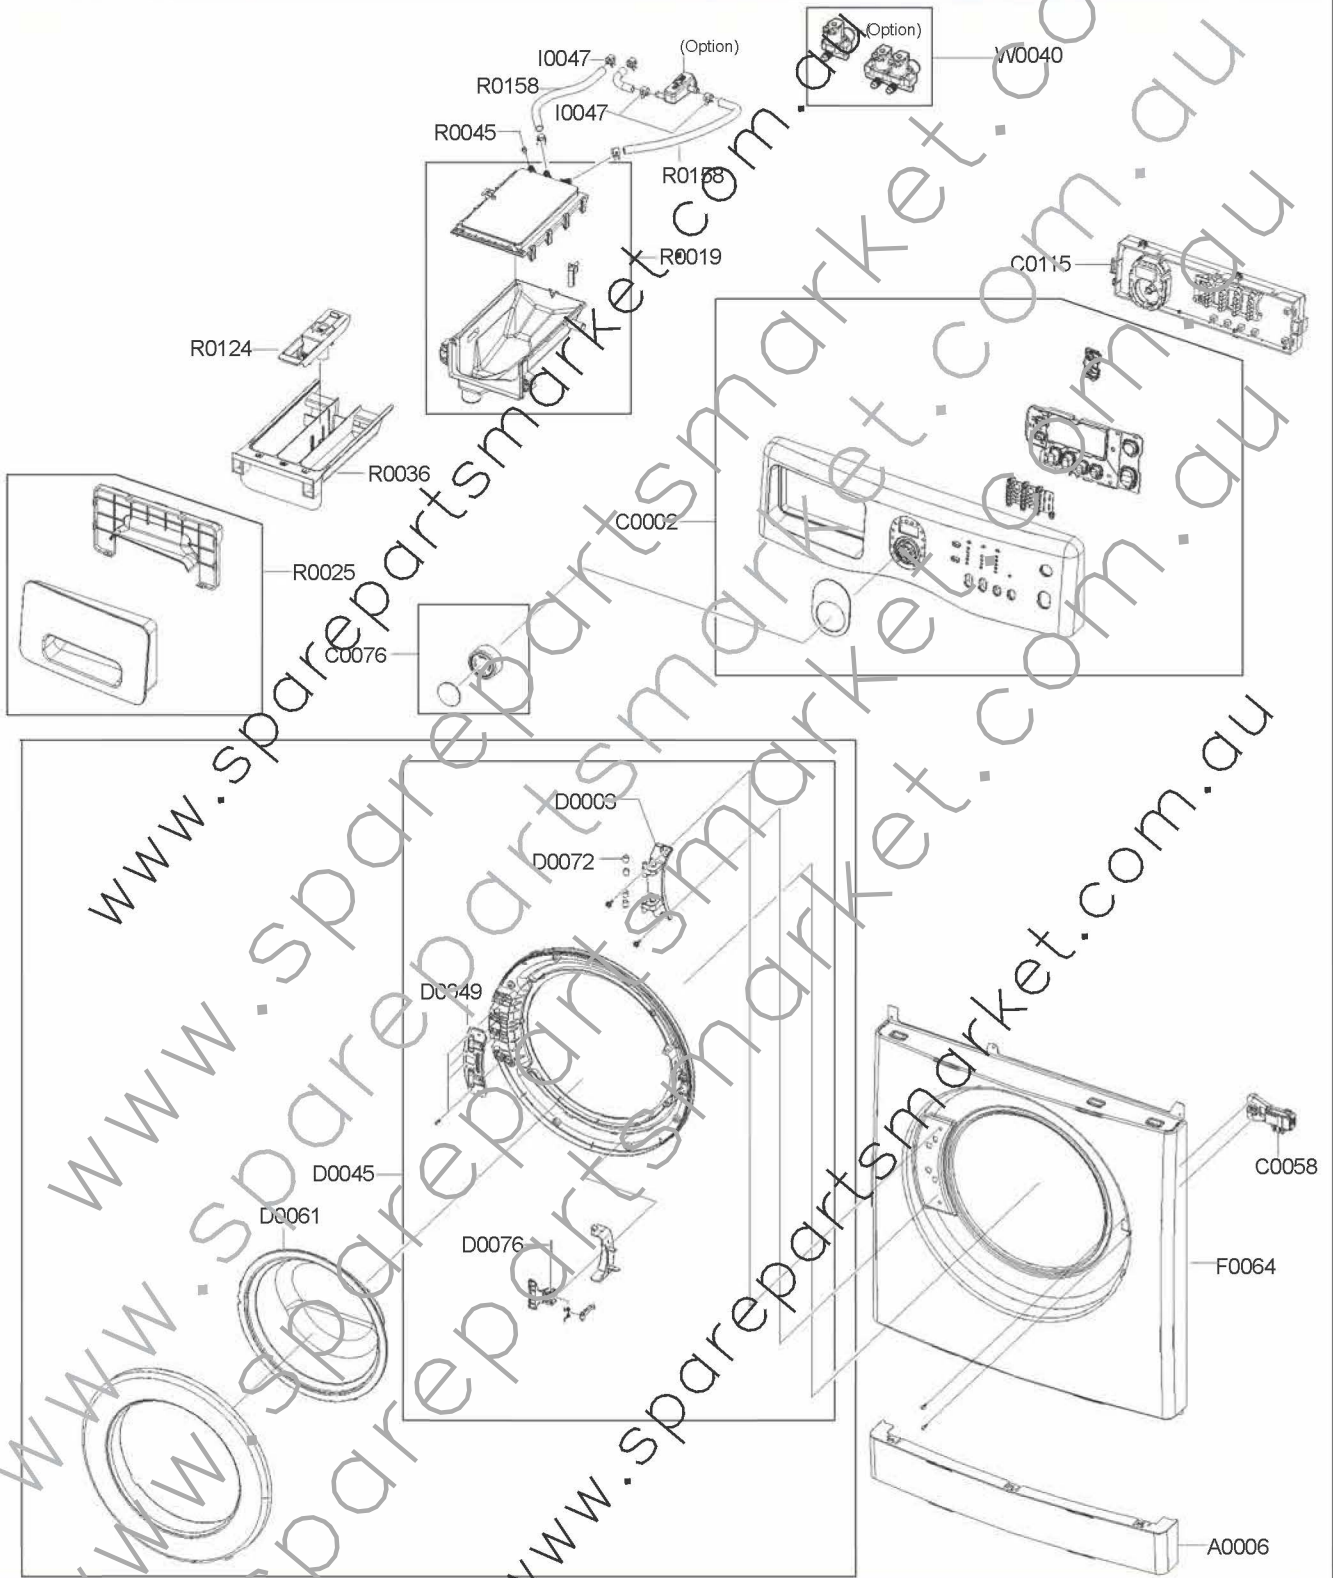

Exploded Views WASHING MACHINE

TOP(FRONT)

Exploded Views WASHING MACHINE

(TUB)

SAMSUNG

ELECTRONICS

Exploded Views WASHING MACHINE

A0362	U0353

A0034	A0043	A0043	I0003	I0030

(CASE)